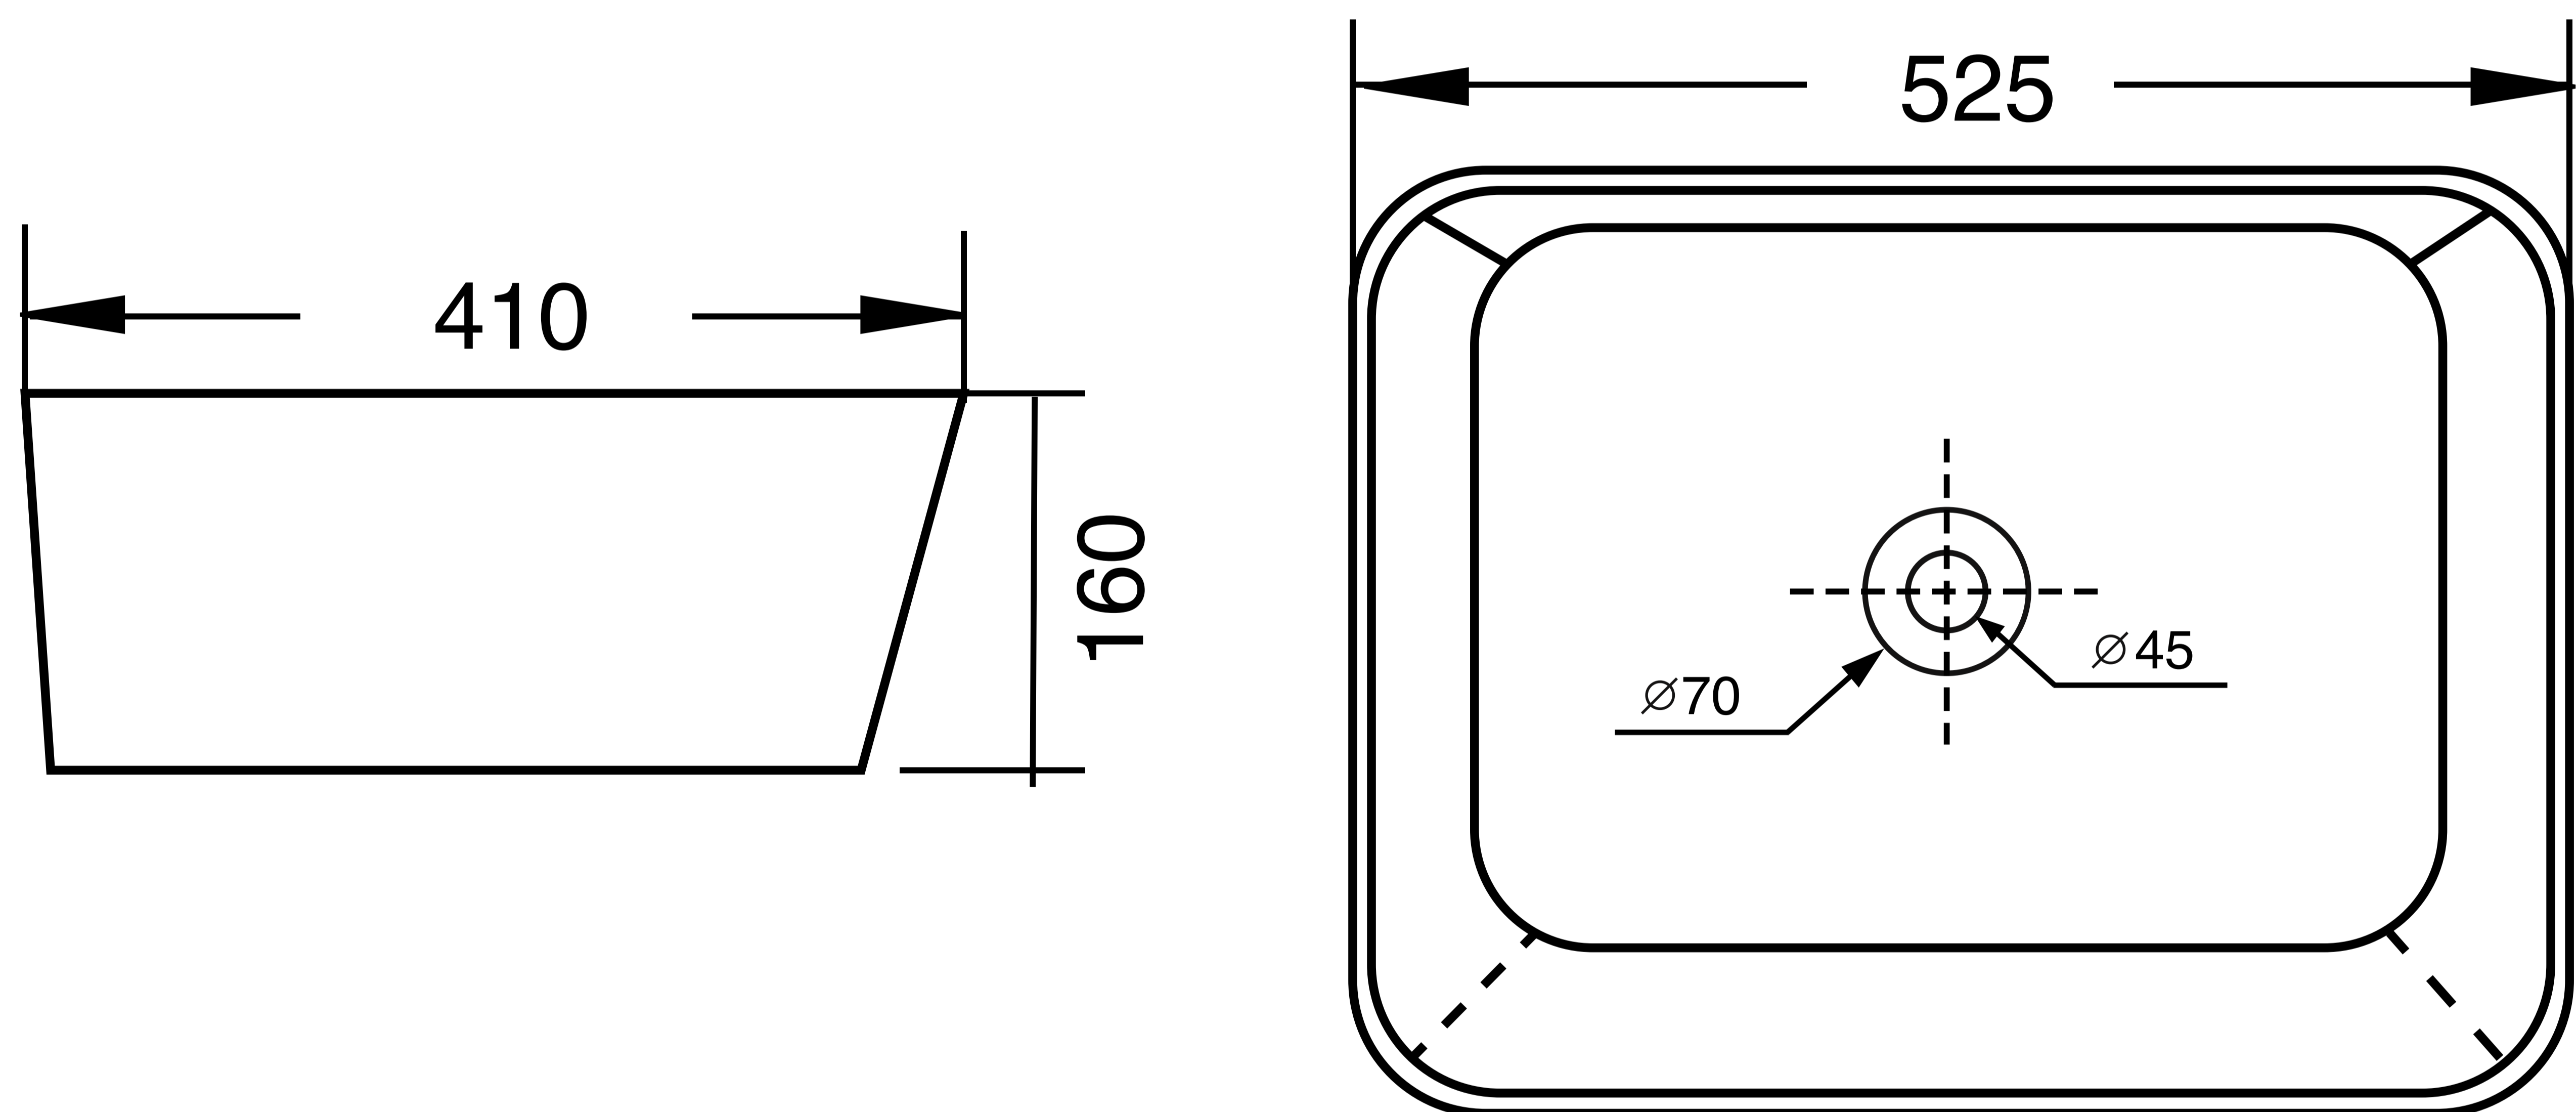

Table Mounted Wash Basin

Product Code : 1936

Technical Drawing

All dimension are in **mm**